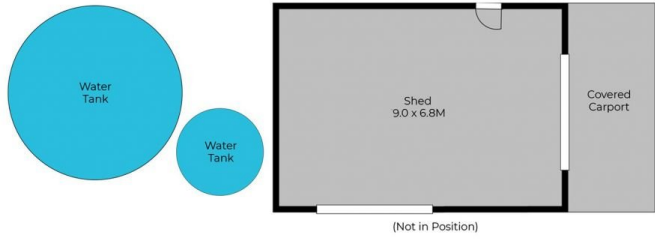

Plenty of space for the growing family and pets. Even room for that swimming pool.

Features:

- Master bedroom with ensuite and walk-in robe
- 3 spacious bedrooms with built-in robes and fans
- Kitchen with walk-in pantry, island bench and down lights
- Fire place
- 2 bay shed, plus workshop with power (6.8 x 11 mtr)
- Double carport (6.8 x 5.9 mtr)
- New shed with power and concrete floor (6.8 x 9 mtr)

**Price** : \$1,050,000  
**Type** : Rural  
**Building** : 155 sqm  
**Land Size** : 22.26 ha  
**View** : <https://www.samanthawilsonproperty.com.au/7977147>

**Samantha Wilson**  
0418 838 676

Scale in metres. Dimensions are approximate. All information contained herein is gathered from sources we believe to be reliable, however we cannot guarantee its accuracy and interested persons should rely on their own enquiries.