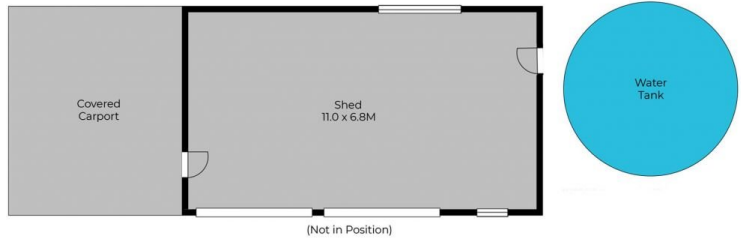

Plenty of space for the growing family and pets. Even room for that swimming pool.

Features:

- Master bedroom with ensuite and walk-in robe
- 3 spacious bedrooms with built-in robes and fans
- Kitchen with walk-in pantry, island bench and down lights
- Fire place
- 2 bay shed, plus workshop with power (6.8 x 11 mtr)
- Double carport (6.8 x 5.9 mtr)
- New shed with power and concrete floor (6.8 x 9 mtr)

**Price** : \$1,050,000  
**Type** : Rural  
**Building** : 155 sqm  
**Land Size** : 22.26 ha  
**View** : <https://www.samanthawilsonproperty.com.au/7977147>

**Samantha Wilson**  
0418 838 676

Scale in metres. Dimensions are approximate. All information contained herein is gathered from sources we believe to be reliable, however we cannot guarantee its accuracy and interested persons should rely on their own enquiries.