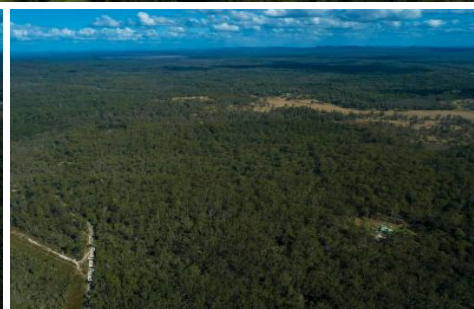

SAMANTHA WILSON PROPERTY

112 Redgate Road NEW ITALY NSW

This 95-acre bush property located in New Italy provides the perfect opportunity to enjoy the privacy of country living in a peaceful location.

Type : Rural
Land Size : 384451 sqm
View : <https://www.samanthawilsonproperty.com.au/7967327>

Approximately a 10-minute drive to Woodburn, 20 minutes to Evans Head's stunning beaches, and 45 minutes to Ballina CBD and the airport.

- Build your dream home (subject to council approval)
- Unlimited potential
- Space for the growing family

Bundjalung National Park is close by with Jerusalem Creek hiking trails. Paddle to Black Rock and experience the beautiful beaches.

PRIVATE INSPECTIONS ONLY - Please call Sam today