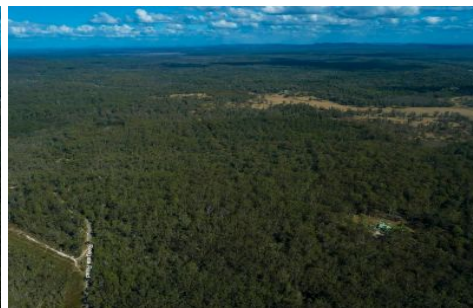

SAMANTHA WILSON PROPERTY

112 Redgate Road NEW ITALY NSW

This 95-acre bush property located in New Italy provides the perfect opportunity to enjoy the privacy of country living in a peaceful location.

Approximately a 10-minute drive to Woodburn, 20 minutes to Evans Head's stunning beaches, and 45 minutes to Ballina CBD and the airport.

- Build your dream home (subject to council approval)
- Unlimited potential
- Space for the growing family

Bundjalung National Park is close by with Jerusalem Creek hiking trails. Paddle to Black Rock and experience the beautiful beaches.