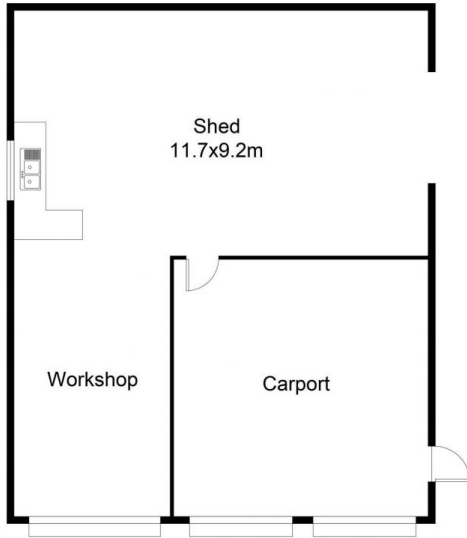

SAMANTHA WILSON PROPERTY

235 Riley's Hill Road BROADWATER NSW

4 2 6

This 26 acre property is located near the banks of the Richmond River, four bedrooms, open plan lounge, dining and kitchen leading onto the covered entertaining area.

Type : Rural
Land Size : 105218 sqm
View : <https://www.samanthawilsonproperty.com.au/7967324>

Feature include:

- Four bedrooms all with built in robes and fans
- Air conditioning
- Covered entertainment area
- Large shed (power and water connected)
- Plenty of storage for caravan, boat or trailer
- Town water
- 5 paddocks, 1 dam

Plenty of room for the growing family. Located a short drive to the beautiful beaches of Evans Head. 30 minutes to Ballina shops and airport.

Scale in metres. Dimensions are approximate. All information contained herein is gathered from sources we believe to be reliable, however we cannot guarantee its accuracy and interested persons should rely on their own enquiries.