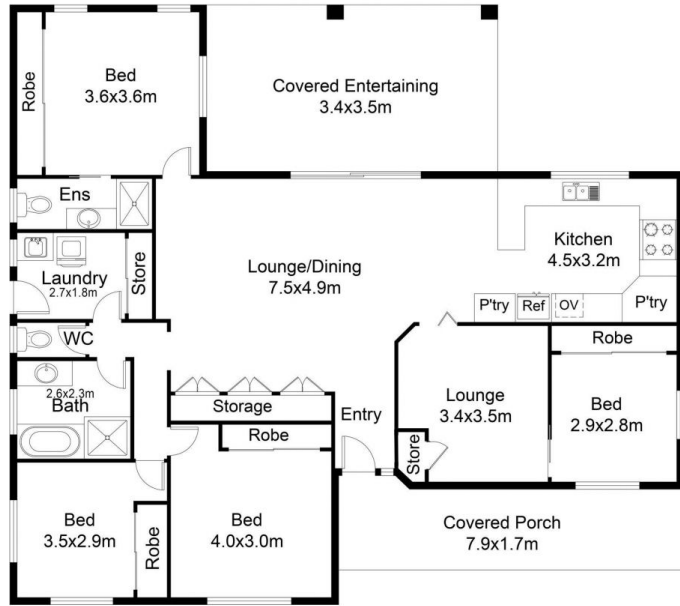

SAMANTHA WILSON PROPERTY

235 Riley's Hill Road BROADWATER NSW

4 2 6

This 26 acre property is located near the banks of the Richmond River, four bedrooms, open plan lounge, dining and kitchen leading onto the covered entertaining area.

Type : Rural
Land Size : 105218 sqm
View : <https://www.samanthawilsonproperty.com.au/7967324>

Feature include:

- Four bedrooms all with built in robes and fans
- Air conditioning
- Covered entertainment area
- Large shed (power and water connected)
- Plenty of storage for caravan, boat or trailer
- Town water
- 5 paddocks, 1 dam

Plenty of room for the growing family. Located a short drive to the beautiful beaches of Evans Head. 30 minutes to Ballina shops and airport.

Scale in metres. Dimensions are approximate. All information contained herein is gathered from sources we believe to be reliable, however we cannot guarantee its accuracy and interested persons should rely on their own enquiries.