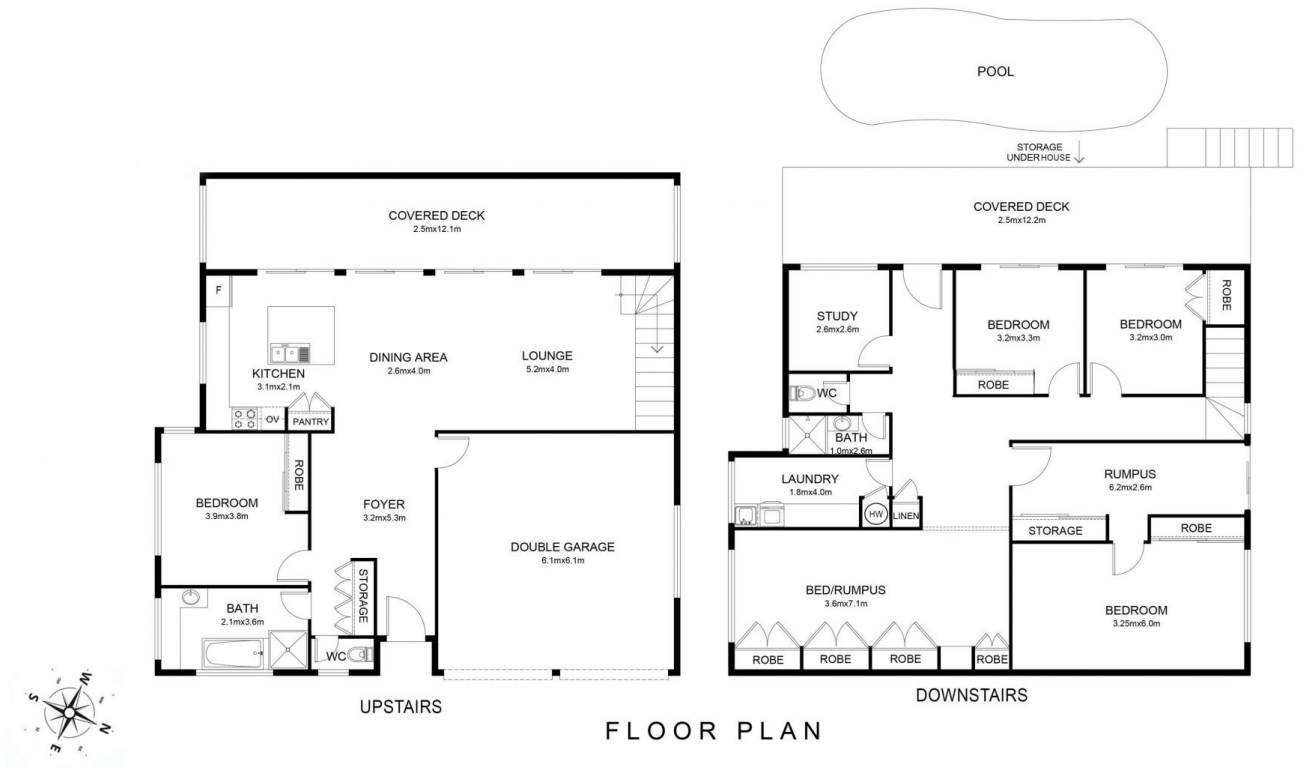

17 Pacific Crescent EVANS HEAD NSW

5 2 3

This five-bedroom, two-storey, bright and stylish residence is an entertainer's delight with space for everyone.

The moment you walk through the entrance of this home you will be impressed with the spacious kitchen, lounge and dining area overlooking the magnificent Evans River.

Features include:

- New kitchen, freshly painted throughout
- High ceiling, exposed beams
- Master bedroom with ensuite, built-in robes, fan and river views
- Four generous size bedrooms with built-in robes, fans and views
- Two large entertaining decks overlooking river and pool
- Rumpus or grandparents retreat
- Ample storage throughout and underneath house

Type : House
Building : 25 sqm
Land Size : 612 sqm
View : <https://www.samanthawilsonproperty.com.au/7967308>

FLOOR PLAN

Scale in metres. Dimensions are approximate. All information contained herein is gathered from sources we believe to be reliable, however we cannot guarantee its accuracy and interested persons should rely on their own enquiries.