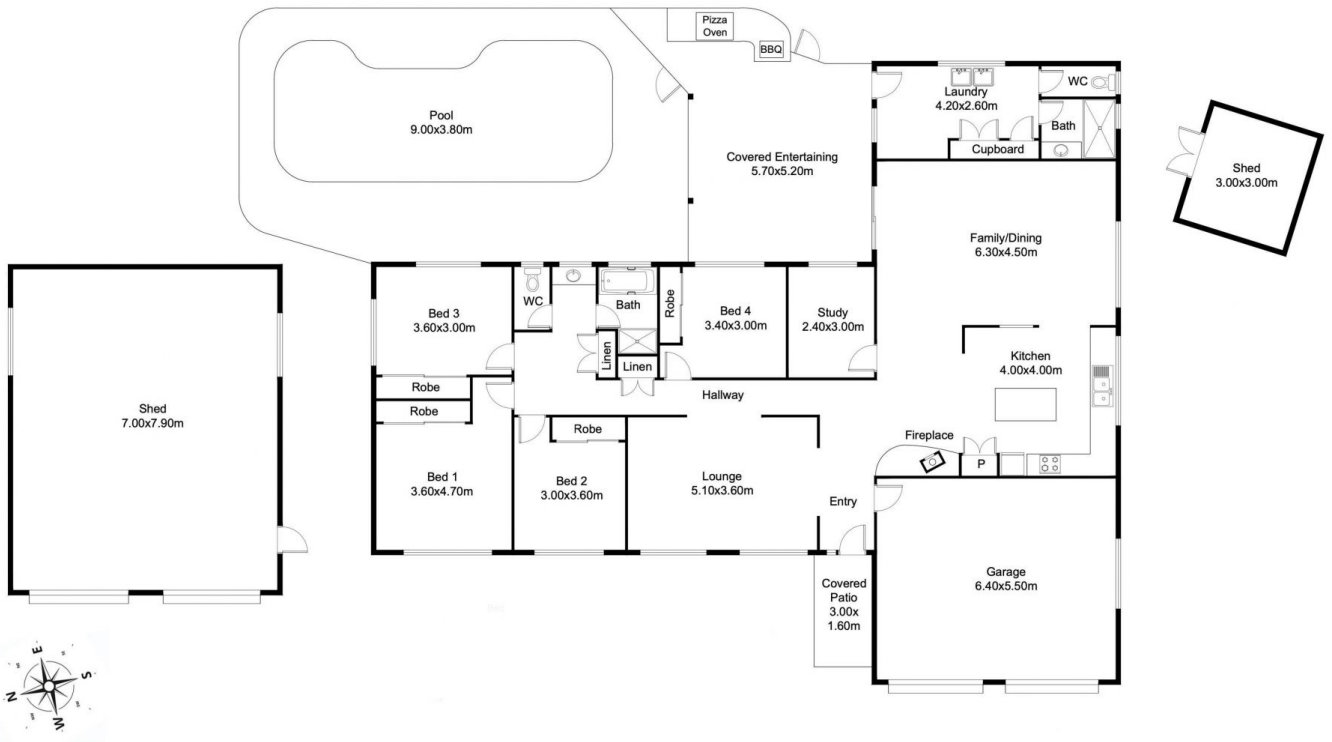

SAMANTHA WILSON

PROPERTY

2 Fletts Lane SWAN BAY NSW

4  2  6 

This unique property is located on the banks of the Richmond River, featuring four large bedrooms plus office, open plan living, dining and kitchen, leading onto the covered entertaining area that overlooks the in-ground salt water pool and river.

Type : House
Building : 20 sqm
Land Size : 6798.72 sqm
View : <https://www.samanthawilsonproperty.com.au/7967299>

Features include:

- Four large bedrooms all with built-in robes
- Kitchen has induction cooktop and self-cleaning oven
- Reserve cycle air-conditioner
- Covered entertainment area
- Fireplace to keep you cosy in winter
- Wood fired pizza oven plus BBQ
- 9 metre in-ground salt water pool
- Solar electricity 6.5 kilowatt and solar hot water
- Large 7 x 8 mtr shed (power connected)

Scale in metres. Dimensions are approximate. All information contained herein is gathered from sources we believe to be reliable, however we cannot guarantee its accuracy and interested persons should rely on their own enquiries.