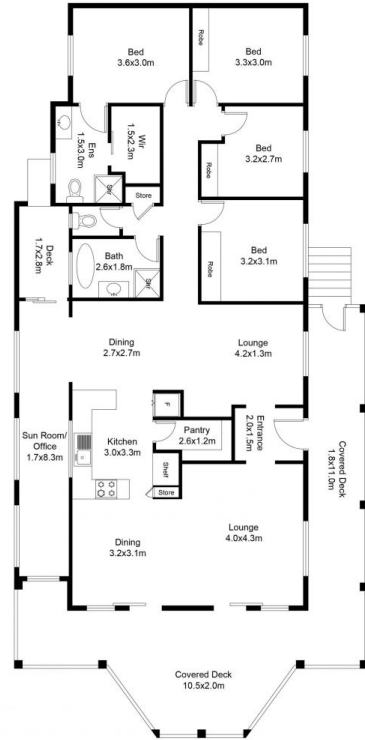

## 23 Riverview Street EVANS HEAD NSW

4 3 4

If you are looking for a sea change this property is a must to inspect. Located on the south side of Evans Head with spectacular river views.

This bright and stylish 2 storey home features 4 bedroom with open plan living, dining, lounge areas and study/sunroom. Large front deck showcases the stunning river views.

Downstairs includes double lock-up garage, ample storage, laundry, bathroom and room for your home office. An added attraction to this property is the covered in-ground pool with room to expand.

This property features:

Kitchen with granite bench tops, push draws and walk-in pantry

**Type** : House

**Land Size** : 821 sqm

**View** : <https://www.samanthawilsonproperty.com.au/7967287>

Scale in metres. Dimensions are approximate. All information contained herein is gathered from sources we believe to be reliable, however we cannot guarantee its accuracy and interested persons should rely on their own enquiries.