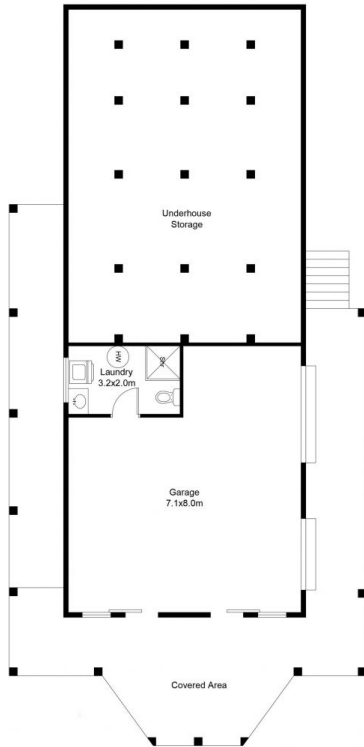

## 23 Riverview Street EVANS HEAD NSW

4 3 4

If you are looking for a sea change this property is a must to inspect. Located on the south side of Evans Head with spectacular river views.

This bright and stylish 2 storey home features 4 bedroom with open plan living, dining, lounge areas and study/sunroom. Large front deck showcases the stunning river views.

Downstairs includes double lock-up garage, ample storage, laundry, bathroom and room for your home office. An added attraction to this property is the covered in-ground pool with room to expand.

This property features:

Kitchen with granite bench tops, push draws and walk-in pantry

**Type** : House

**Land Size** : 821 sqm

**View** : <https://www.samanthawilsonproperty.com.au/7967287>

Scale in metres. Dimensions are approximate. All information contained herein is gathered from sources we believe to be reliable, however we cannot guarantee its accuracy and interested persons should rely on their own enquiries.